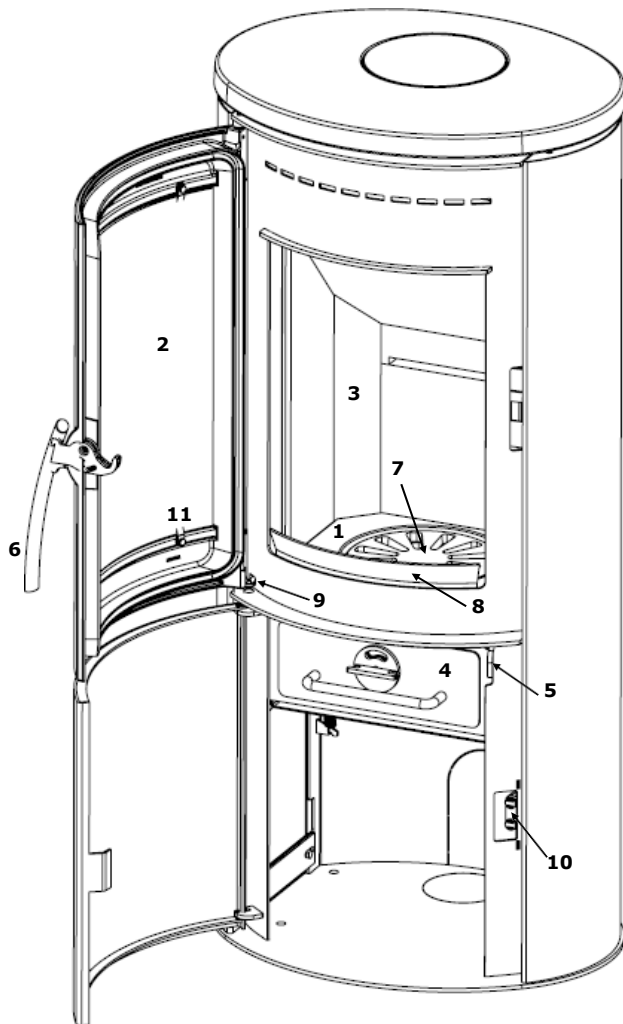

VARDE Shape 1

Spare parts overview

Spare Part Name:

Part number:

1.	Cast iron base	100257
2.	Front glass for door	100278
3.	Vermiculite kit	100308
4.	Ash pan	100395
5.	Rod for shaker grate	100397
6.	Handles	100398
7.	Cast iron shaker grate	100471
8.	Solid fuel retainer	100482
9.	Door springs	100732
10.	Magnetic holder for bottom door	100788
11.	Glass mounting clips kit	100877

Extra:

Top cover	100266
Hose kit for external air supply	100381