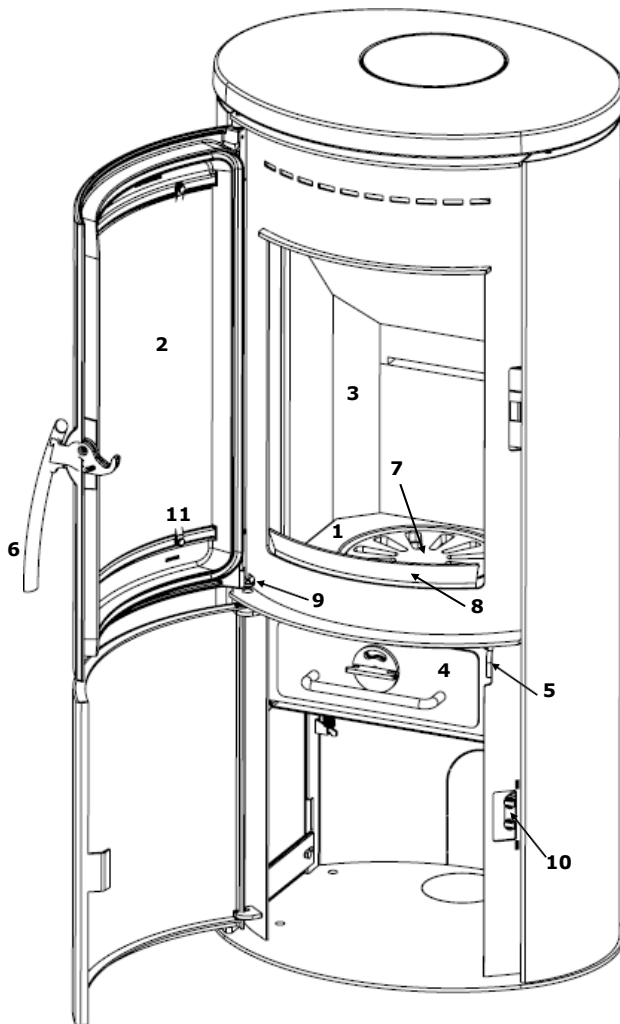

## VARDE Shape 2

### Spare parts overview

#### Spare Part Name:

#### Part number:

1.	Cast iron base	100257
2.	Front glass for door	100278
3.	Vermiculite kit	100308
4.	Ash pan	100395
5.	Rod for shaker grate	100397
6.	Handles	100398
7.	Cast iron shaker grate	100471
8.	Solid fuel retainer	100482
9.	Door springs	100732
10.	Magnetic holder for bottom door	100788
11.	Glass mounting clips kit	100877