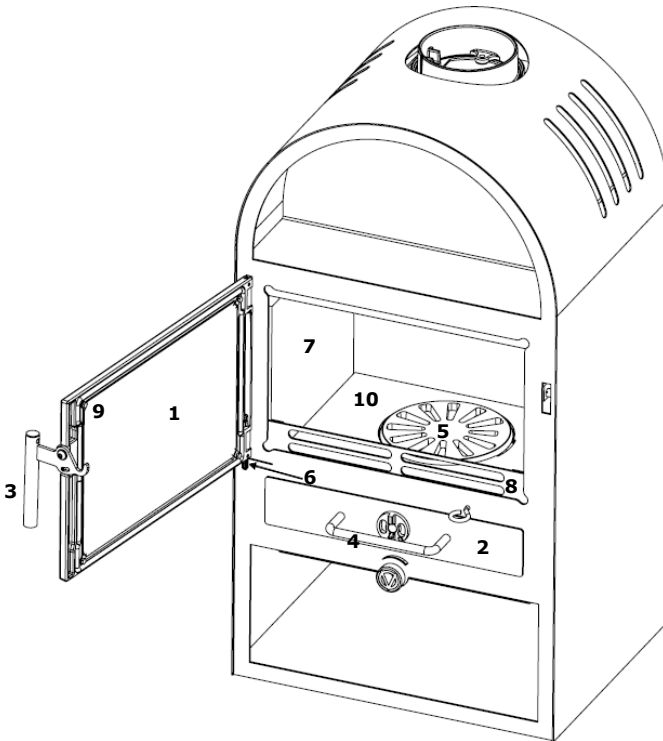

VARDE Thurø 13

Spare parts overview

Spare Part Name:

Part number:

1. Front glass for door	100272
2. Ash pan	100372
3. Handles	100373
4. Handle for ash tray	100374
5. Cast iron shaker grate	100471
6. Door springs	100735
7. Vermiculite kit	100790
8. Solid fuel retainer	100802
9. Glass mounting clips kit	100877
10. Cast iron base	100265

Extra:

Top cover	100803
-----------	--------