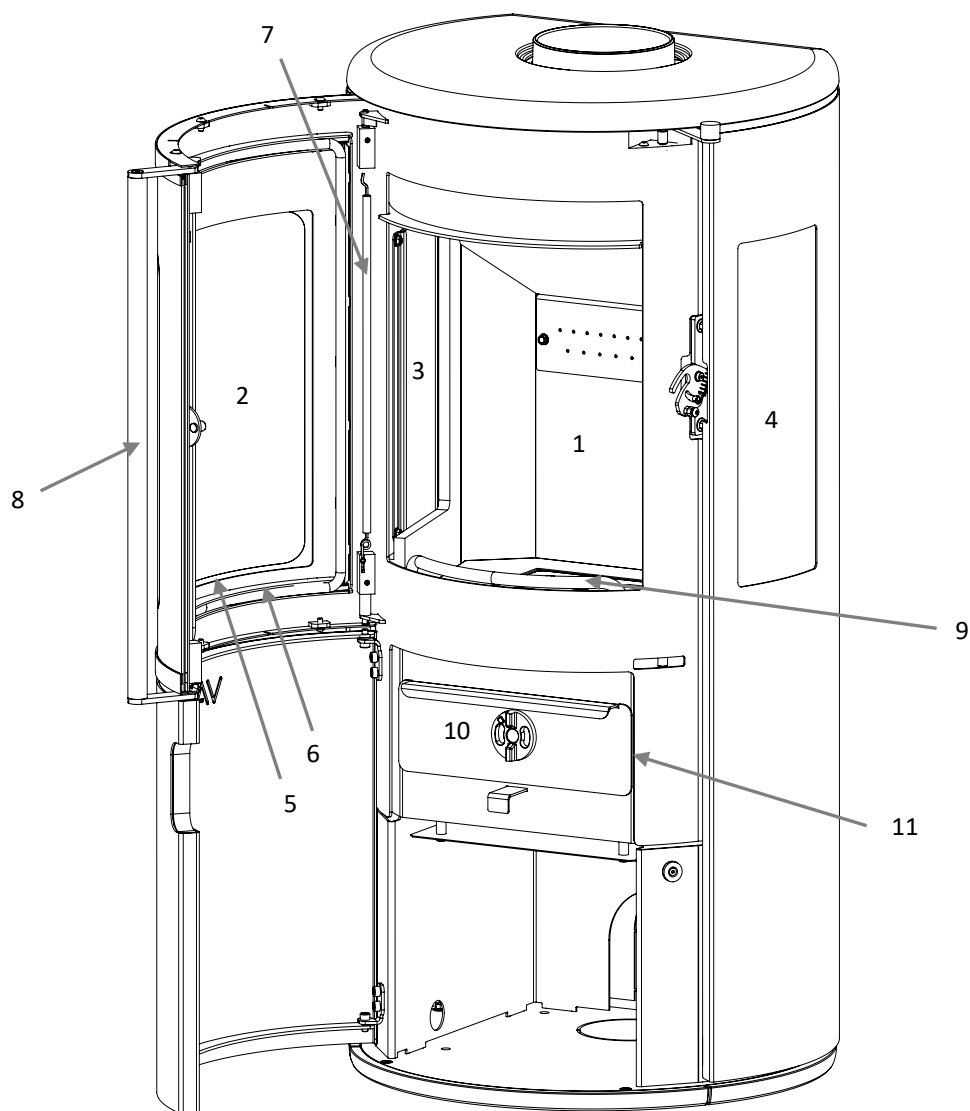

VARDE NORDIC 9 – Spare Parts overview

No.	Spare Part	Item No.
-----	------------	----------

1	Vermiculite set	100995
2	Front glass for door.	101078
3	Side glass, inner	100937
4	Side glass, outer	100938
5	Self-adhesive, sealing rope	100443
6	Sealing rope, Ø10 mm - incl. glue	100351
7	Door spring	
8	Door handle	100997
9	Log retainer	101104
10	Ash pan	100994
11	Sealing rope for Ash pan	