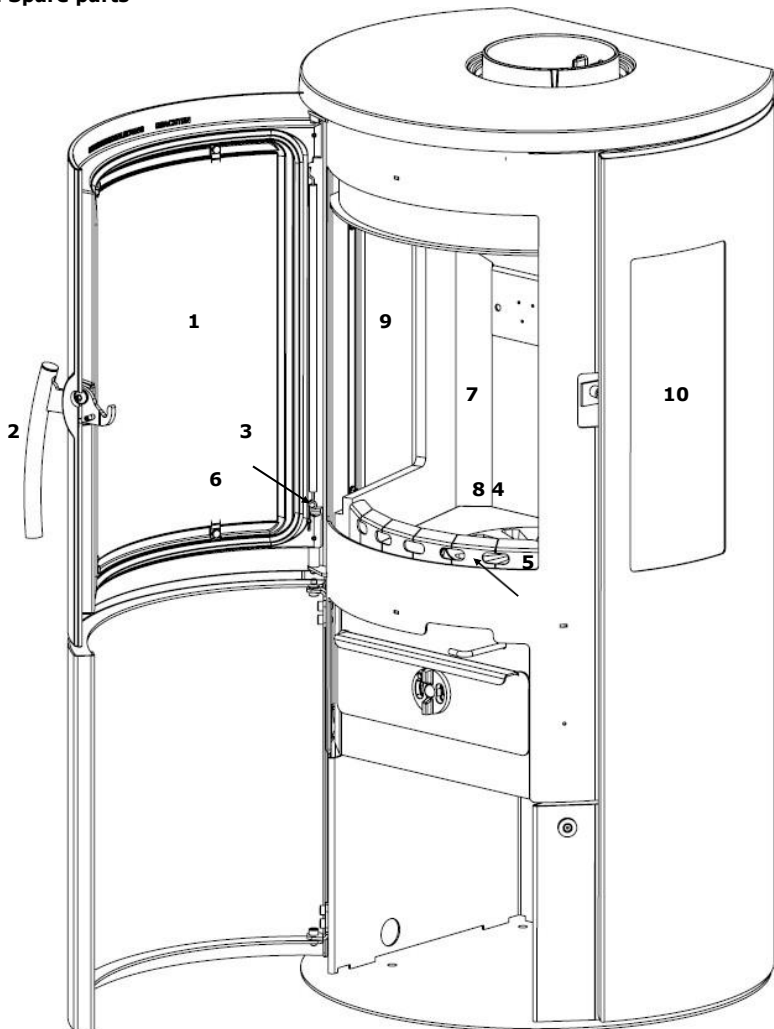

## VARDE Lyon Spare parts

### overview

	<b>Spare Part Name:</b>	<b>Part number:</b>
1.	Front glass for door	100280
2.	Handles	100402
3.	Door springs	100403
4.	Cast iron shaker grate	100471
5.	Solid fuel retainer	100483
6.	Glass mounting clips kit	100877
7.	Vermiculite kit	100941
8.	Cast iron base	100957
9.	Side glass, inner	100937
10.	Side glass, outer	100938

#### Extra:

Top cover	100266
-----------	--------