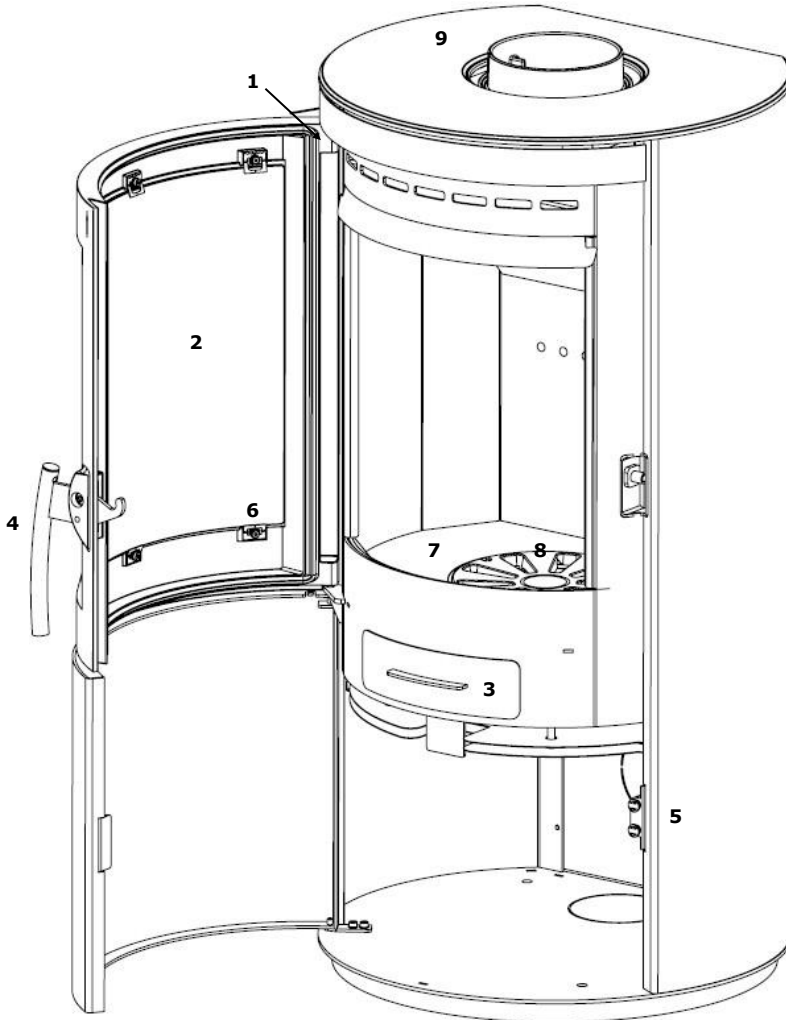

VARDE Lincoln

Spare parts overview

	Spare Part Name:	Part number:
1.	Door springs	100735
2.	Glass pane for door	100741
3.	Ash pan	100776
4.	Handles	100777
5.	Magnetic holder for bottom door	100788
6.	Glass mounting clips kit	100876
7.	Cast iron bottom grate	100962
8.	Centre grate	100786
9.	Cast iron top panel	

Top cover 100785
Hose Kit for external air supply 100381