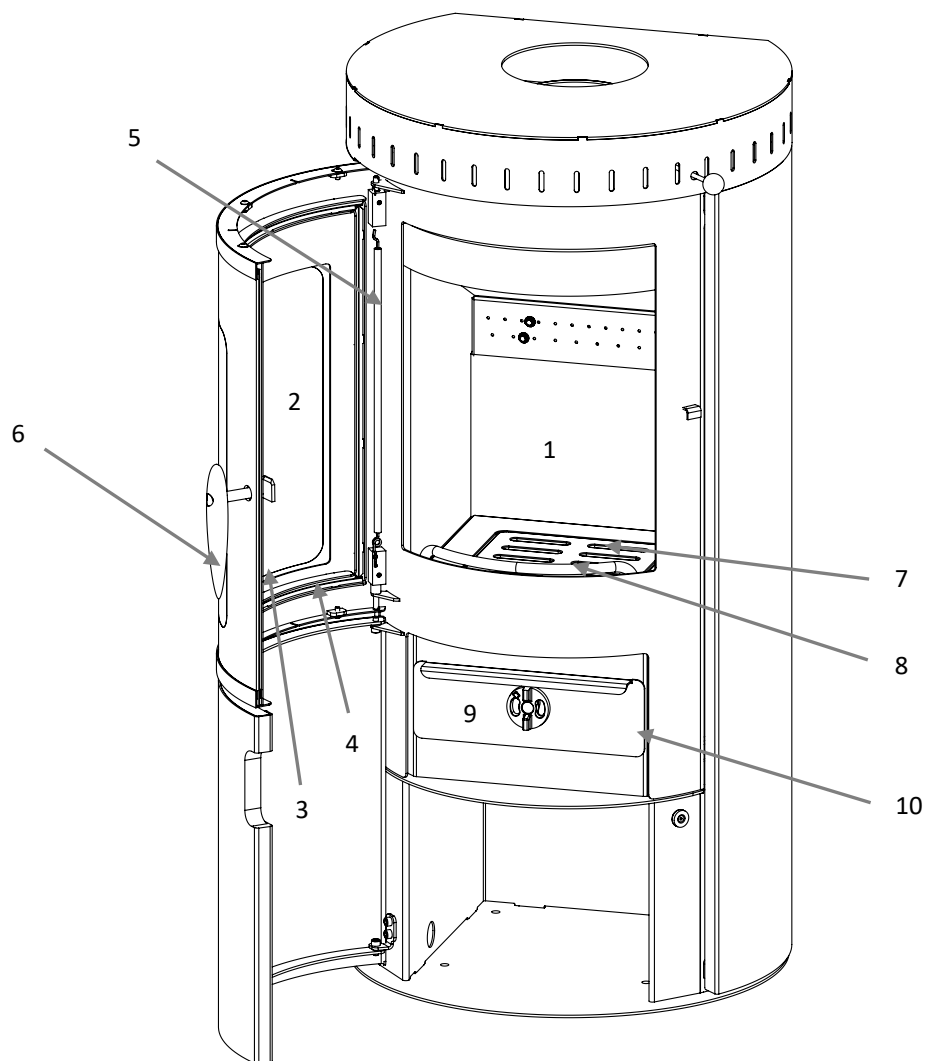

# VARDE AURA 7 – Spare Parts overview

No.	Spare Part	Item No.
-----	------------	----------

1	Vermiculite set	
2	Front glass for door	101093
3	Self-adhesive, sealing rope	100443
4	Sealing rope, Ø10 mm - incl. glue	100351
5	Door spring	
6	Door handle	100996
7	Cast iron shaker grate Ø195 mm	100471
8	Log retainer	101104
9	Ash pan	
10	Sealing rope for Ash pan	