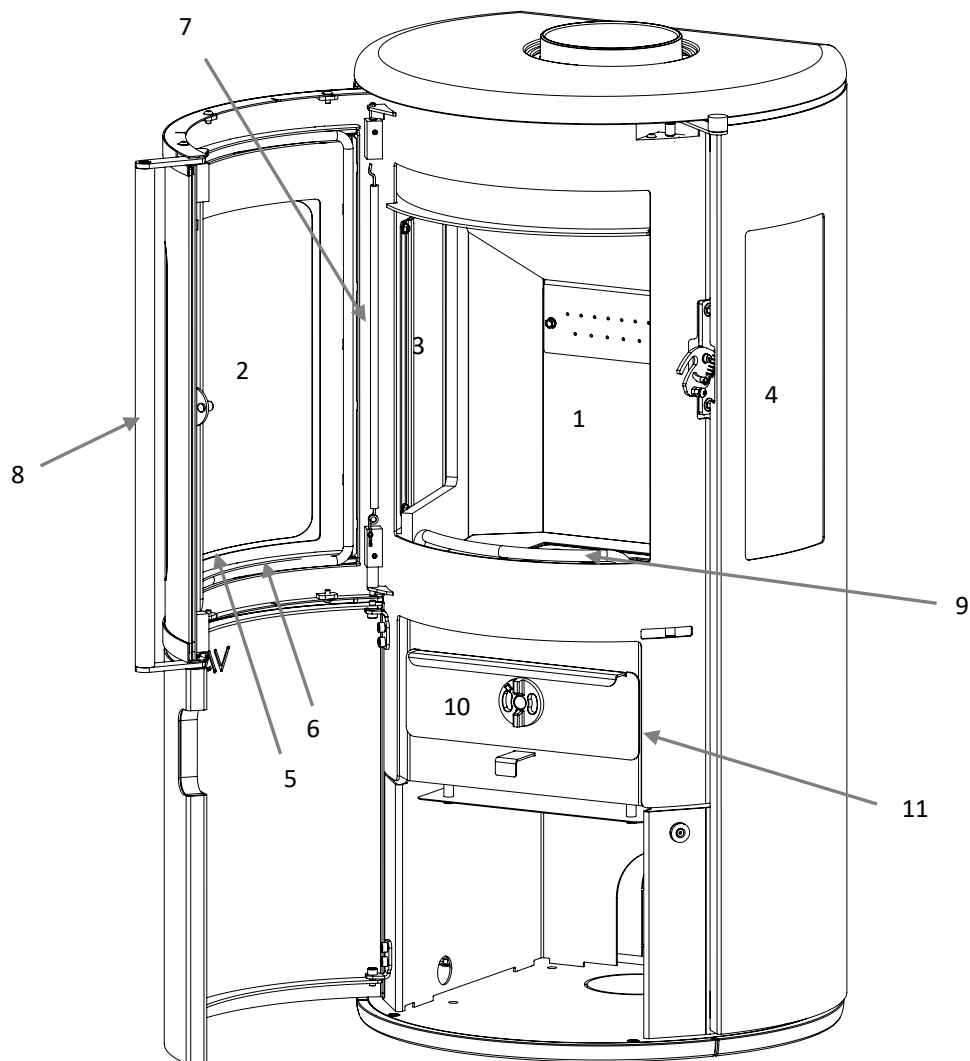

# VARDE NORDIC 7 – Spare parts overview

Nr.	Reservedel	Varenr.
-----	------------	---------

1	Vermiculite set	100995
2	Front glass for door	101078
3	Side glass, inner	100937
4	Side glass, outer	100938
5	Self-adhesive, sealing rope	100443
6	Sealing rope, Ø10 mm - incl. glue	100351
7	Door spring	
8	Door handle	100997
9	Log retainer	101104
10	Ash pan	100994
11	Sealing rope for Ash pan	