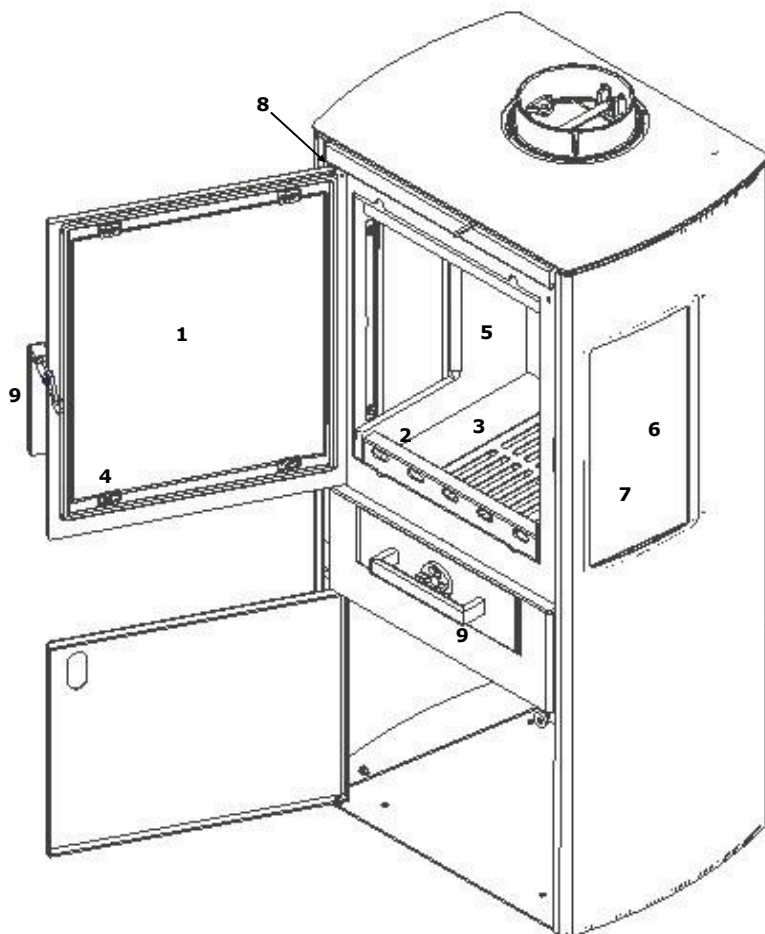

Varde Femø

Spare parts overview

Spare Part Name:

Part number:

- | | | |
|----|-------------------------------------|--------|
| 1. | Glass pane for door | 100272 |
| 2. | Solid fuel retainer | 100366 |
| 3. | Cast iron bottom grate | 100662 |
| 4. | Glass mounting clips kit | 100876 |
| 5. | Vermiculite | 100882 |
| 6. | Glass for side panel - inner | 100883 |
| 7. | Glass for side panel - outer | 100884 |
| 8. | Door springs | 100895 |
| 9. | Handles - kit for door and ash tray | 100974 |

Extra:

Top cover

100701