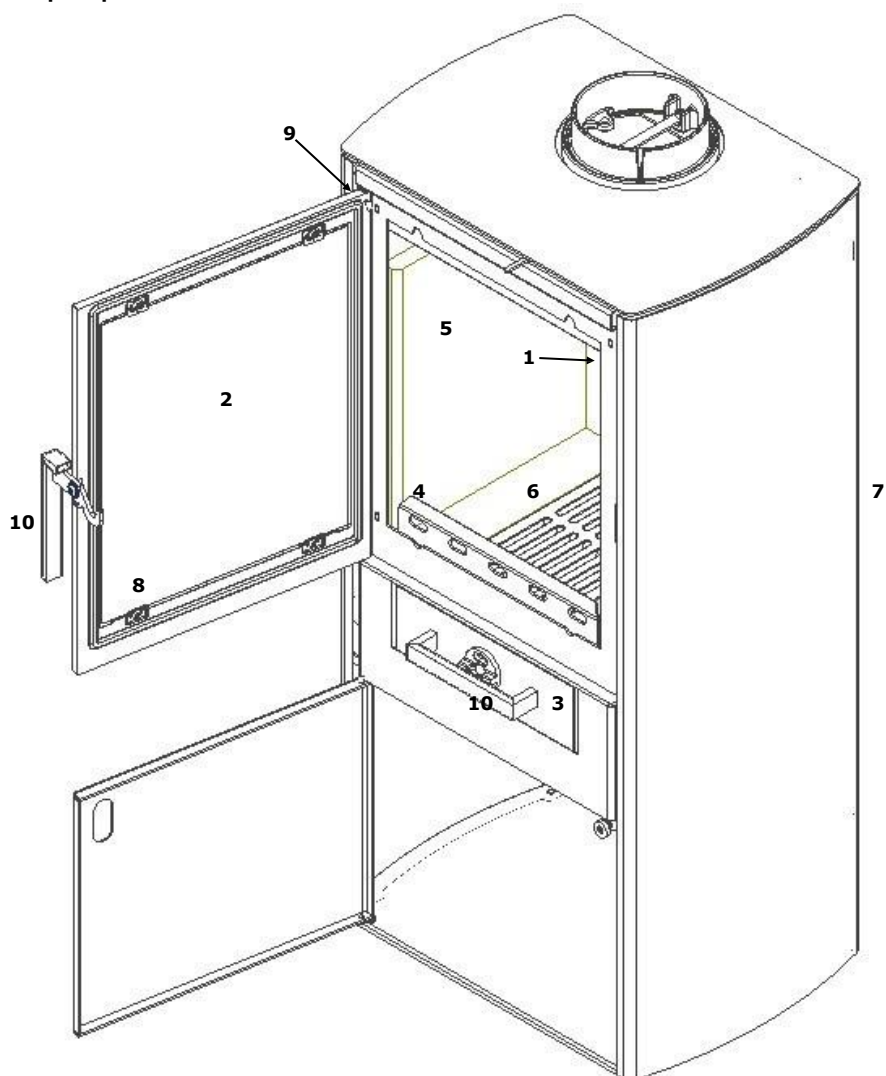

Varde Lolland

Spare parts overview

Spare Part Name:

Part number:

- | | | |
|-----|-------------------------------------|--------|
| 1. | Air bar | 100239 |
| 2. | Front glass for door | 100272 |
| 3. | Ash pan | 100364 |
| 4. | Solid fuel retainer | 100366 |
| 5. | Vermiculite | 100661 |
| 6. | Cast iron bottom grate | 100662 |
| 7. | Steel back panel | 100818 |
| 8. | Glass mounting clips kit | 100876 |
| 9. | Door springs | 100895 |
| 10. | Handles - kit for door and ash tray | 100974 |

Extra:

Top cover

100701