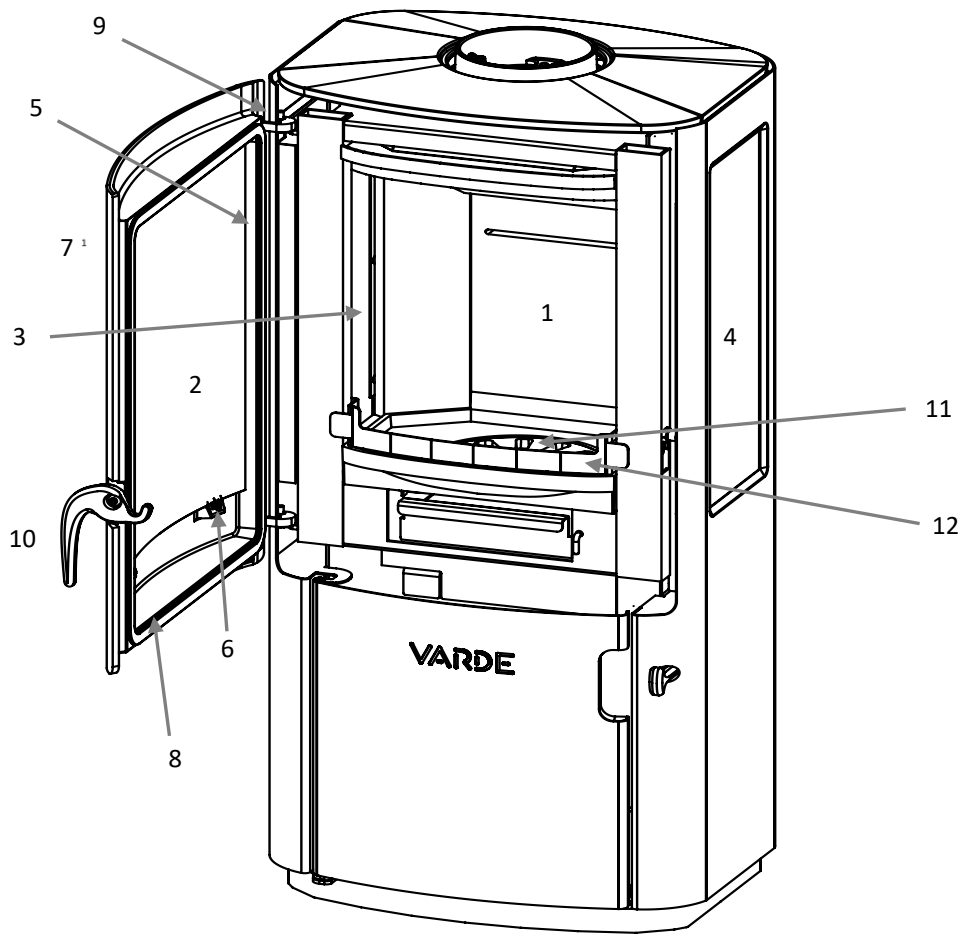

VARDE NOVA 1 – Spare Parts overview

| No. | Spare Part | Item No. |
|-----|-----------------------------------|----------|
| 1 | Vermiculite set | 100310 |
| 2 | Front glass for door. | 100284 |
| 3 | Side glass, inner | 100285 |
| 4 | Side glass, outer | 100286 |
| 5 | Self-adhesive, sealing rope | 100443 |
| 6 | Glass installation kit | 100876 |
| 7 | Cast iron Door | 100664 |
| 8 | Sealing rope, Ø10 mm - incl. glue | 100351 |
| 9 | Door spring | 100241 |
| 10 | Door handle | |
| 11 | Cast iron shaker grate Ø195 mm | 100471 |
| 12 | Log retainer | 100418 |