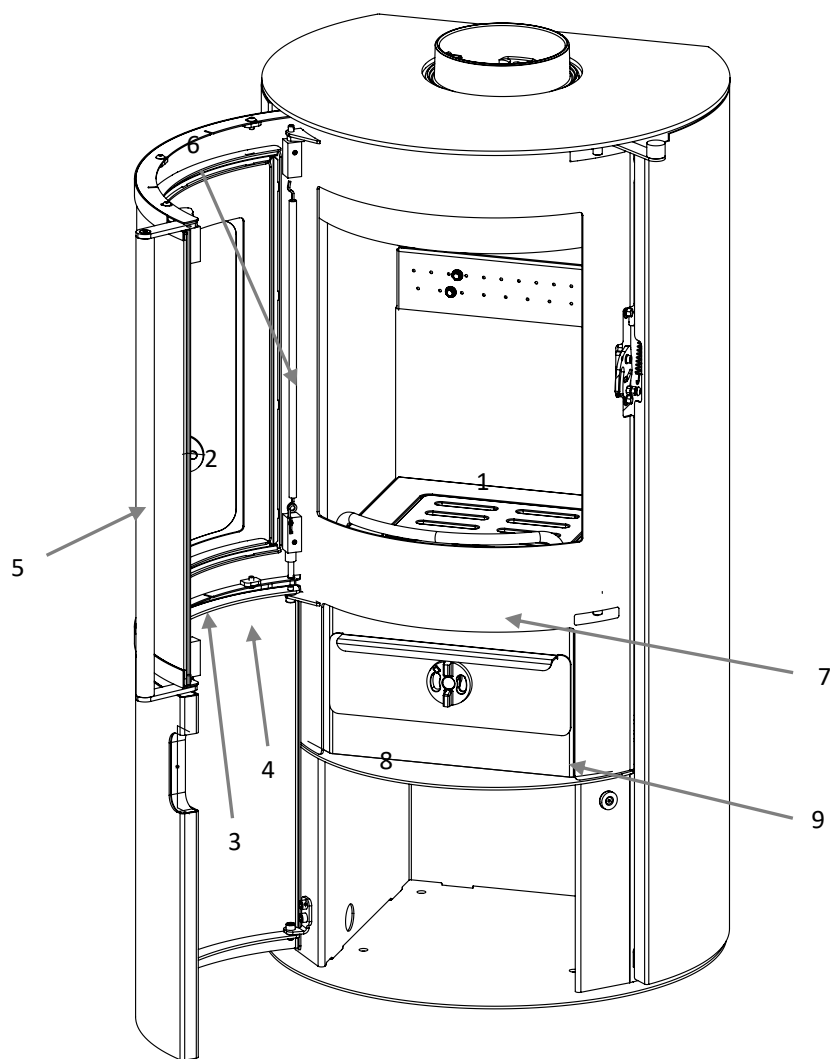

VARDE NORDIC 3 – Spare Parts overview

No.	Spare Part	Item No.
1	Vermiculite set	100309
2	Front glass for door	101078
3	Self-adhesive, sealing rope	100443
4	Sealing rope, Ø10 mm - incl. glue	100351
5	Door handle	100997
6	Door spring	
7	Log retainer	101104
8	Ash pan	100712
9	Sealing rope for Ash pan	