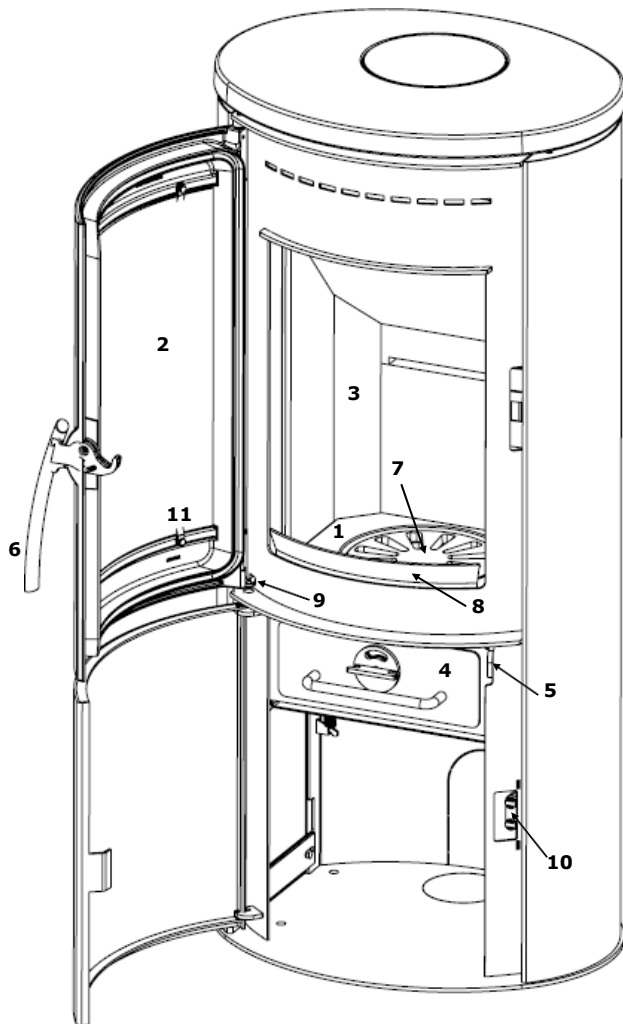

## VARDE Shape 13

### Spare parts overview

#### Spare Part Name:

#### Part number:

1.	Cast iron base	100257
2.	Front glass for door	100278
3.	Vermiculite kit	100308
4.	Ash pan	100395
5.	Rod for shaker grate	100397
6.	Handles	100398
7.	Cast iron shaker grate	100471
8.	Solid fuel retainer	100482
9.	Door springs	100732
10.	Magnetic holder for bottom door	100788
11.	Glass mounting clips kit	100877