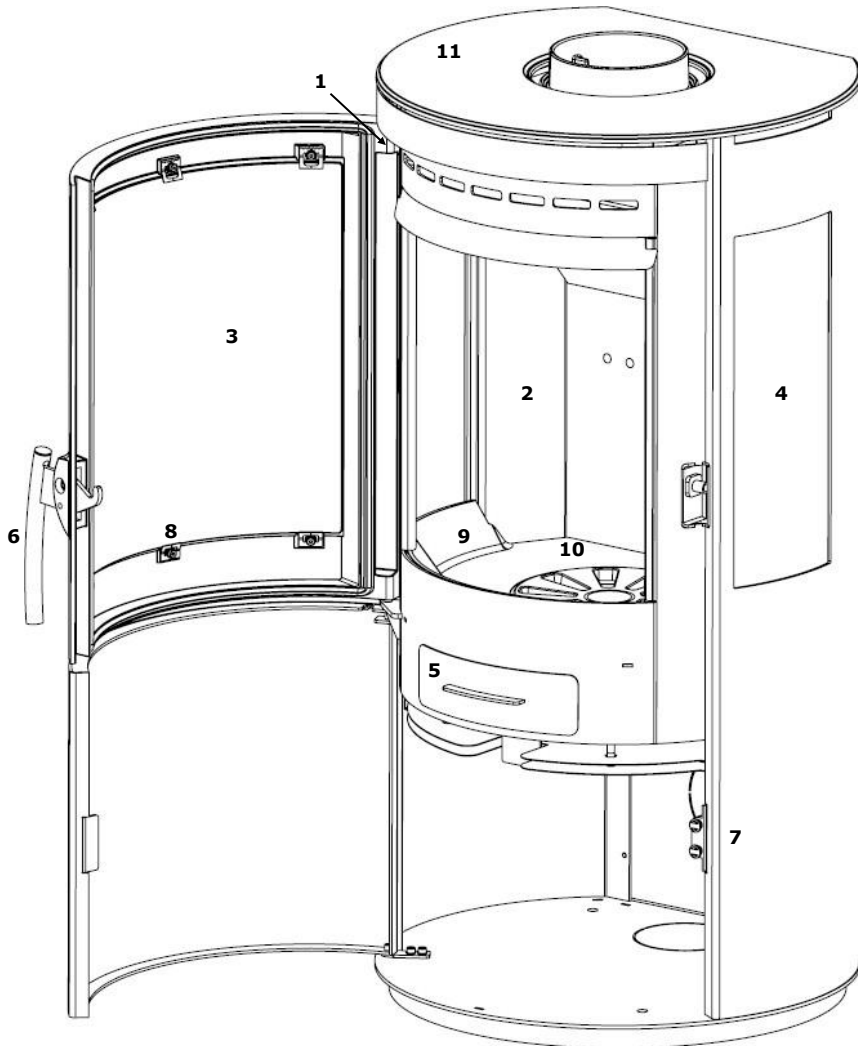

VARDE Bolton

Spare parts overview

	Spare Part Name:	Part number:
1.	Door springs	100735
2.	Vermiculite kit	100740
3.	Glass pane for door	100741
4.	Glass for side panel	100742
5.	Ash pan	100776
6.	Handles	100777
7.	Magnetic holder for bottom door	100788
8.	Glass mounting clips kit	100876
9.	Cast iron bottom grate	100961
10.	Centre grate	100962
11.	Cast iron top panel	100786

Extra:

Top cover	100785
Hose kit for external air supply	100381