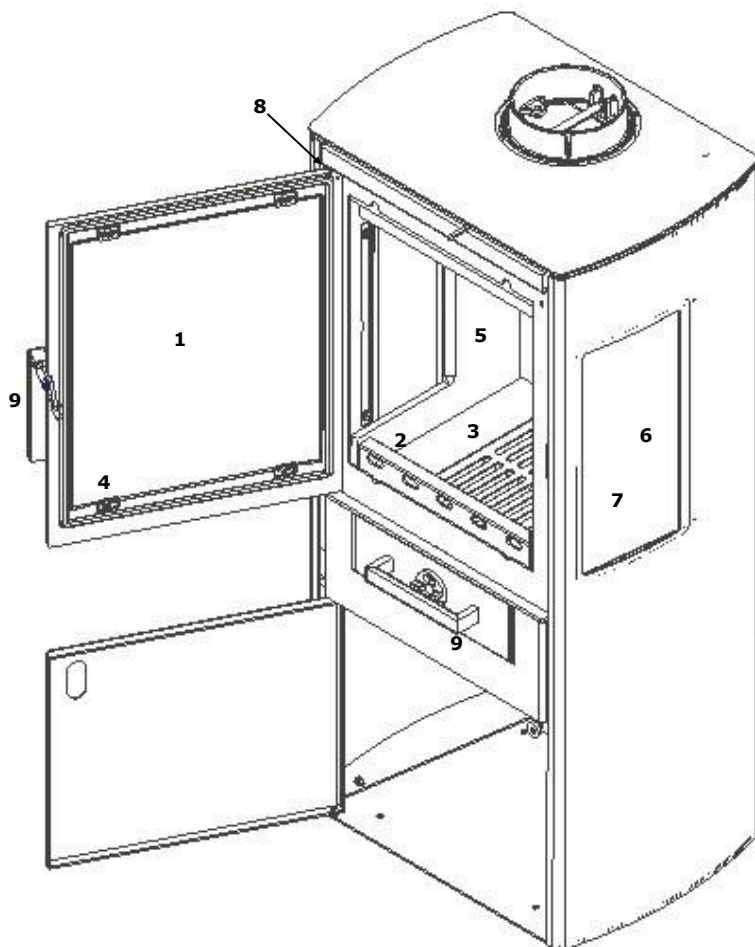

Varde Bogø

Spare parts overview

Spare Part Name:

Part number:

| | | |
|-----------|--|---------------|
| 1. | Glass pane for door | 100272 |
| 2. | Solid fuel retainer | 100366 |
| 3. | Cast iron bottom grate | 100662 |
| 4. | Glass mounting clips kit | 100876 |
| 5. | Vermiculite | 100882 |
| 6. | Glass for side panel - inner | 100883 |
| 7. | Glass for side panel - outer | 100884 |
| 8. | Door springs | 100895 |
| 9. | Handles - kit for door and ash tray | 100974 |

Extra:

Top cover

100701