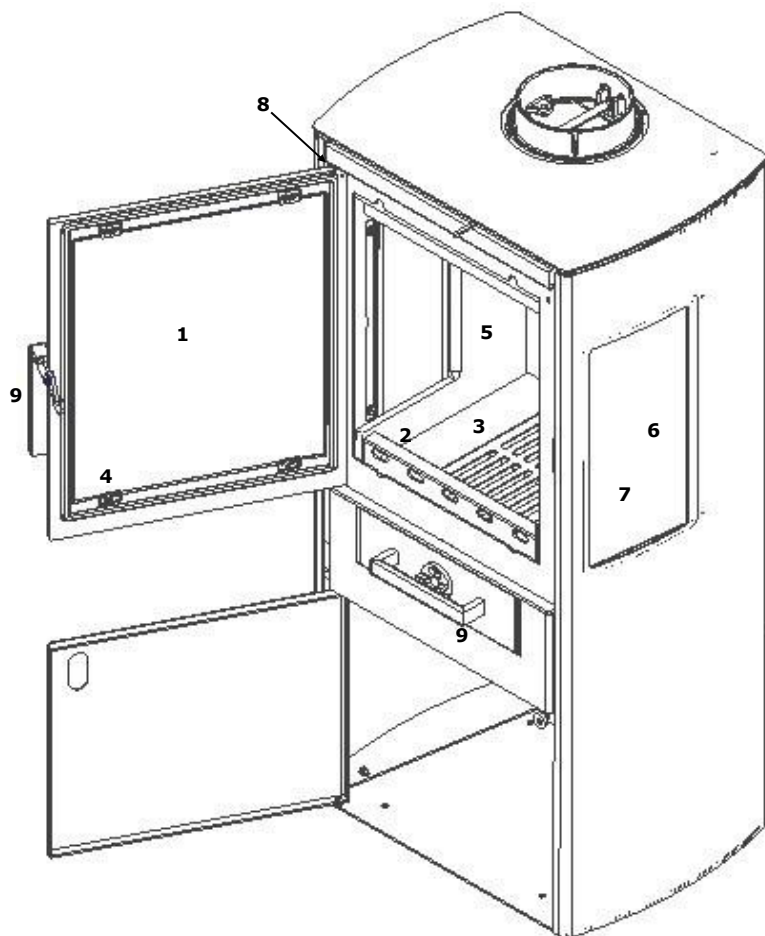

Varde Bornholm

Spare parts overview

Spare Part Name:

Part number:

1.	Glass pane for door	100272
2.	Solid fuel retainer	100366
3.	Cast iron bottom grate	100662
4.	Glass mounting clips kit	100876
5.	Vermiculite	100882
6.	Glass for side panel - inner	100883
7.	Glass for side panel - outer	100884
8.	Door springs	100895
9.	Handles - kit for door and ash tray	100974

Extra:

Top cover

100701